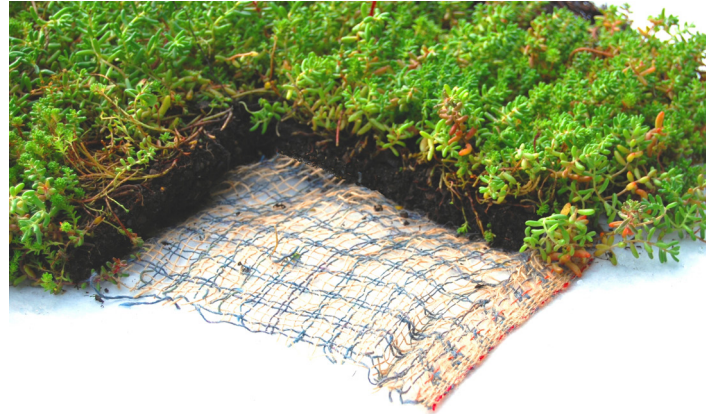

OPTIGREEN SM/G 20

Vegetation Mat

Optigreen Vegetation Mat pre-cultivated with sedum and moss on a fabric carrier.

Material	partially degradable fabric with substrate layer and pre-cultivated sedum vegetation
Thickness	approx. 15 - 25 mm
Weight when saturated	approx. 15.0 - 25.0 kg/m ²
Composition	Sedum album in the varieties: - Sedum album 'Coral Carpet' - Sedum sexangulare - Sedum hispanicum - Sedum lydium - Sedum reflexum - Sedum spurium
Delivery form	Rolled mats, dimensions standard mat 1.0 x 2.0 m on special pallet sSpecial sizes on request
Quantity/ delivered unit	according to size of order (up to approx. 30.0 m ² per special pallet)

Area of use

- On pitched roof up to max. 20° roof pitch with anti-slip substructure
- With min. 70 mm layer height in areas at risk of wind suction

Special features

Remove transport packaging immediately on delivery and lay on prepared substrate. Unrolled mats will keep for 1-2 weeks at the most with sufficient irrigation and exposure to daylight.